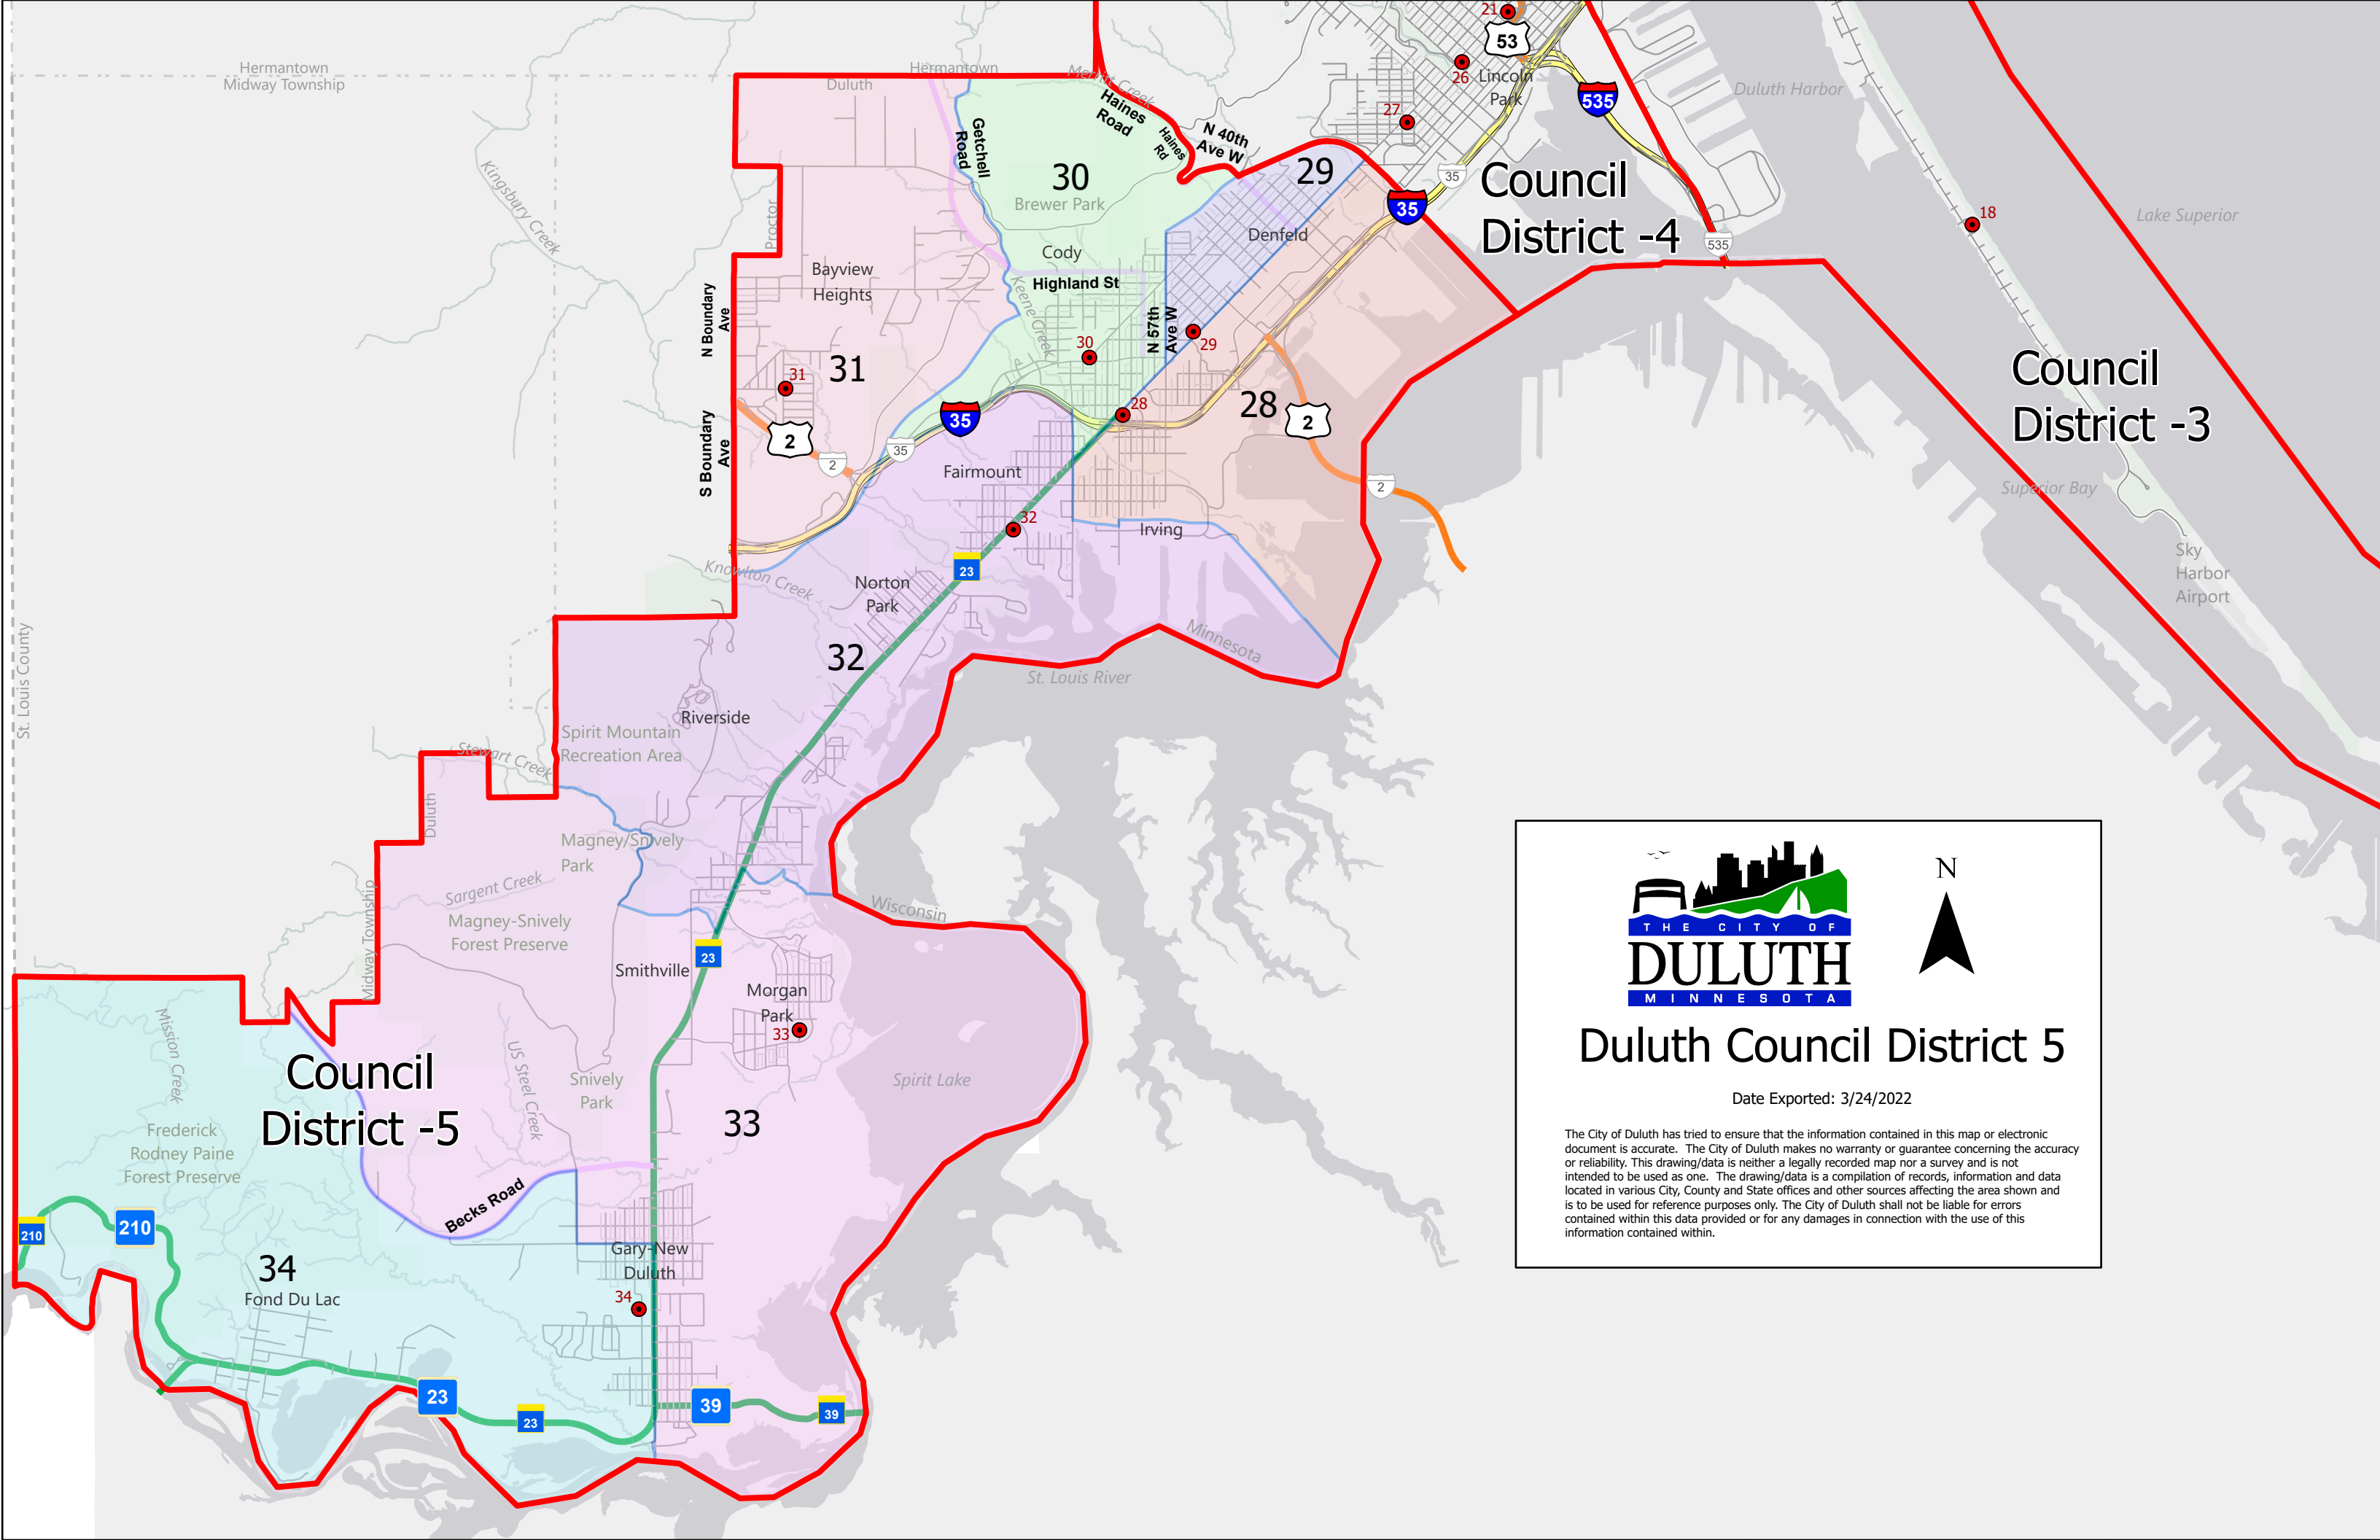

DULUTH
MINNESOTA

Duluth Council District 5

Date Exported: 3/24/2022

The City of Duluth has tried to ensure that the information contained in this map or electronic document is accurate. The City of Duluth makes no warranty or guarantee concerning the accuracy or reliability. This drawing/data is neither a legally recorded map nor a survey and is not intended to be used as one. The drawing/data is a compilation of records, information and data located in various City, County and State offices and other sources affecting the area shown and is to be used for reference purposes only. The City of Duluth shall not be liable for errors contained within this data provided or for any damages in connection with the use of this information contained within.

St. Louis County

Hermantown
Midway Township

Council
District -3

Council
District -4

Council
District -5

34
Fond Du Lac

33

32

31

30

28

29

18

21

26

27

21

26

27

28

29

30

31

32

33

34

35

36

37

38

39

40

41

42

43

44

45

46

47

48

49

50

51

52

53

54

55

56

57

58

59

60

61

62

63

64

65

66

67

68

69

70

71

72

73

74

75

76

77

78

79

80

81

82

83

84

85

86

87

88

89

90

91

92

93

94

95

96

97

98

99

100

101

102

103

104

105

106

107

108

109

110

111

112

113

114

115

116

117

118

119

120

121

122

123

124

125

126

127

128

129

130

131

132

133

134

135

136

137

138

139

140

141

142

143

144

145

146

147

148

149

150

151

152

153

154

155

156

157

158

159

160

161

162

163

164

165

166

167

168

169

170

171

172

173

174

175

176

177

178

179

180

181

182

183

184

185

186

187

188

189

190

191

192

193

194

195

196

197

198

199

200

201

202

203

204

205

206

207

208

209

210

211

212

213

214

215

216

217

218

219

220

221

222

223

224

225

226

227

228

229

230

231

232

233

234

235

236

237

238

239

240

241

242

243

244

245

246

247

248

249

250

251

252

253

254

255

256

257

258

259

260

261

262

263

264

265

266

267

268

269

270

271

272

273

274

275

276

277

278

279

280

281

282

283

284

285

286

287

288

289

290

291