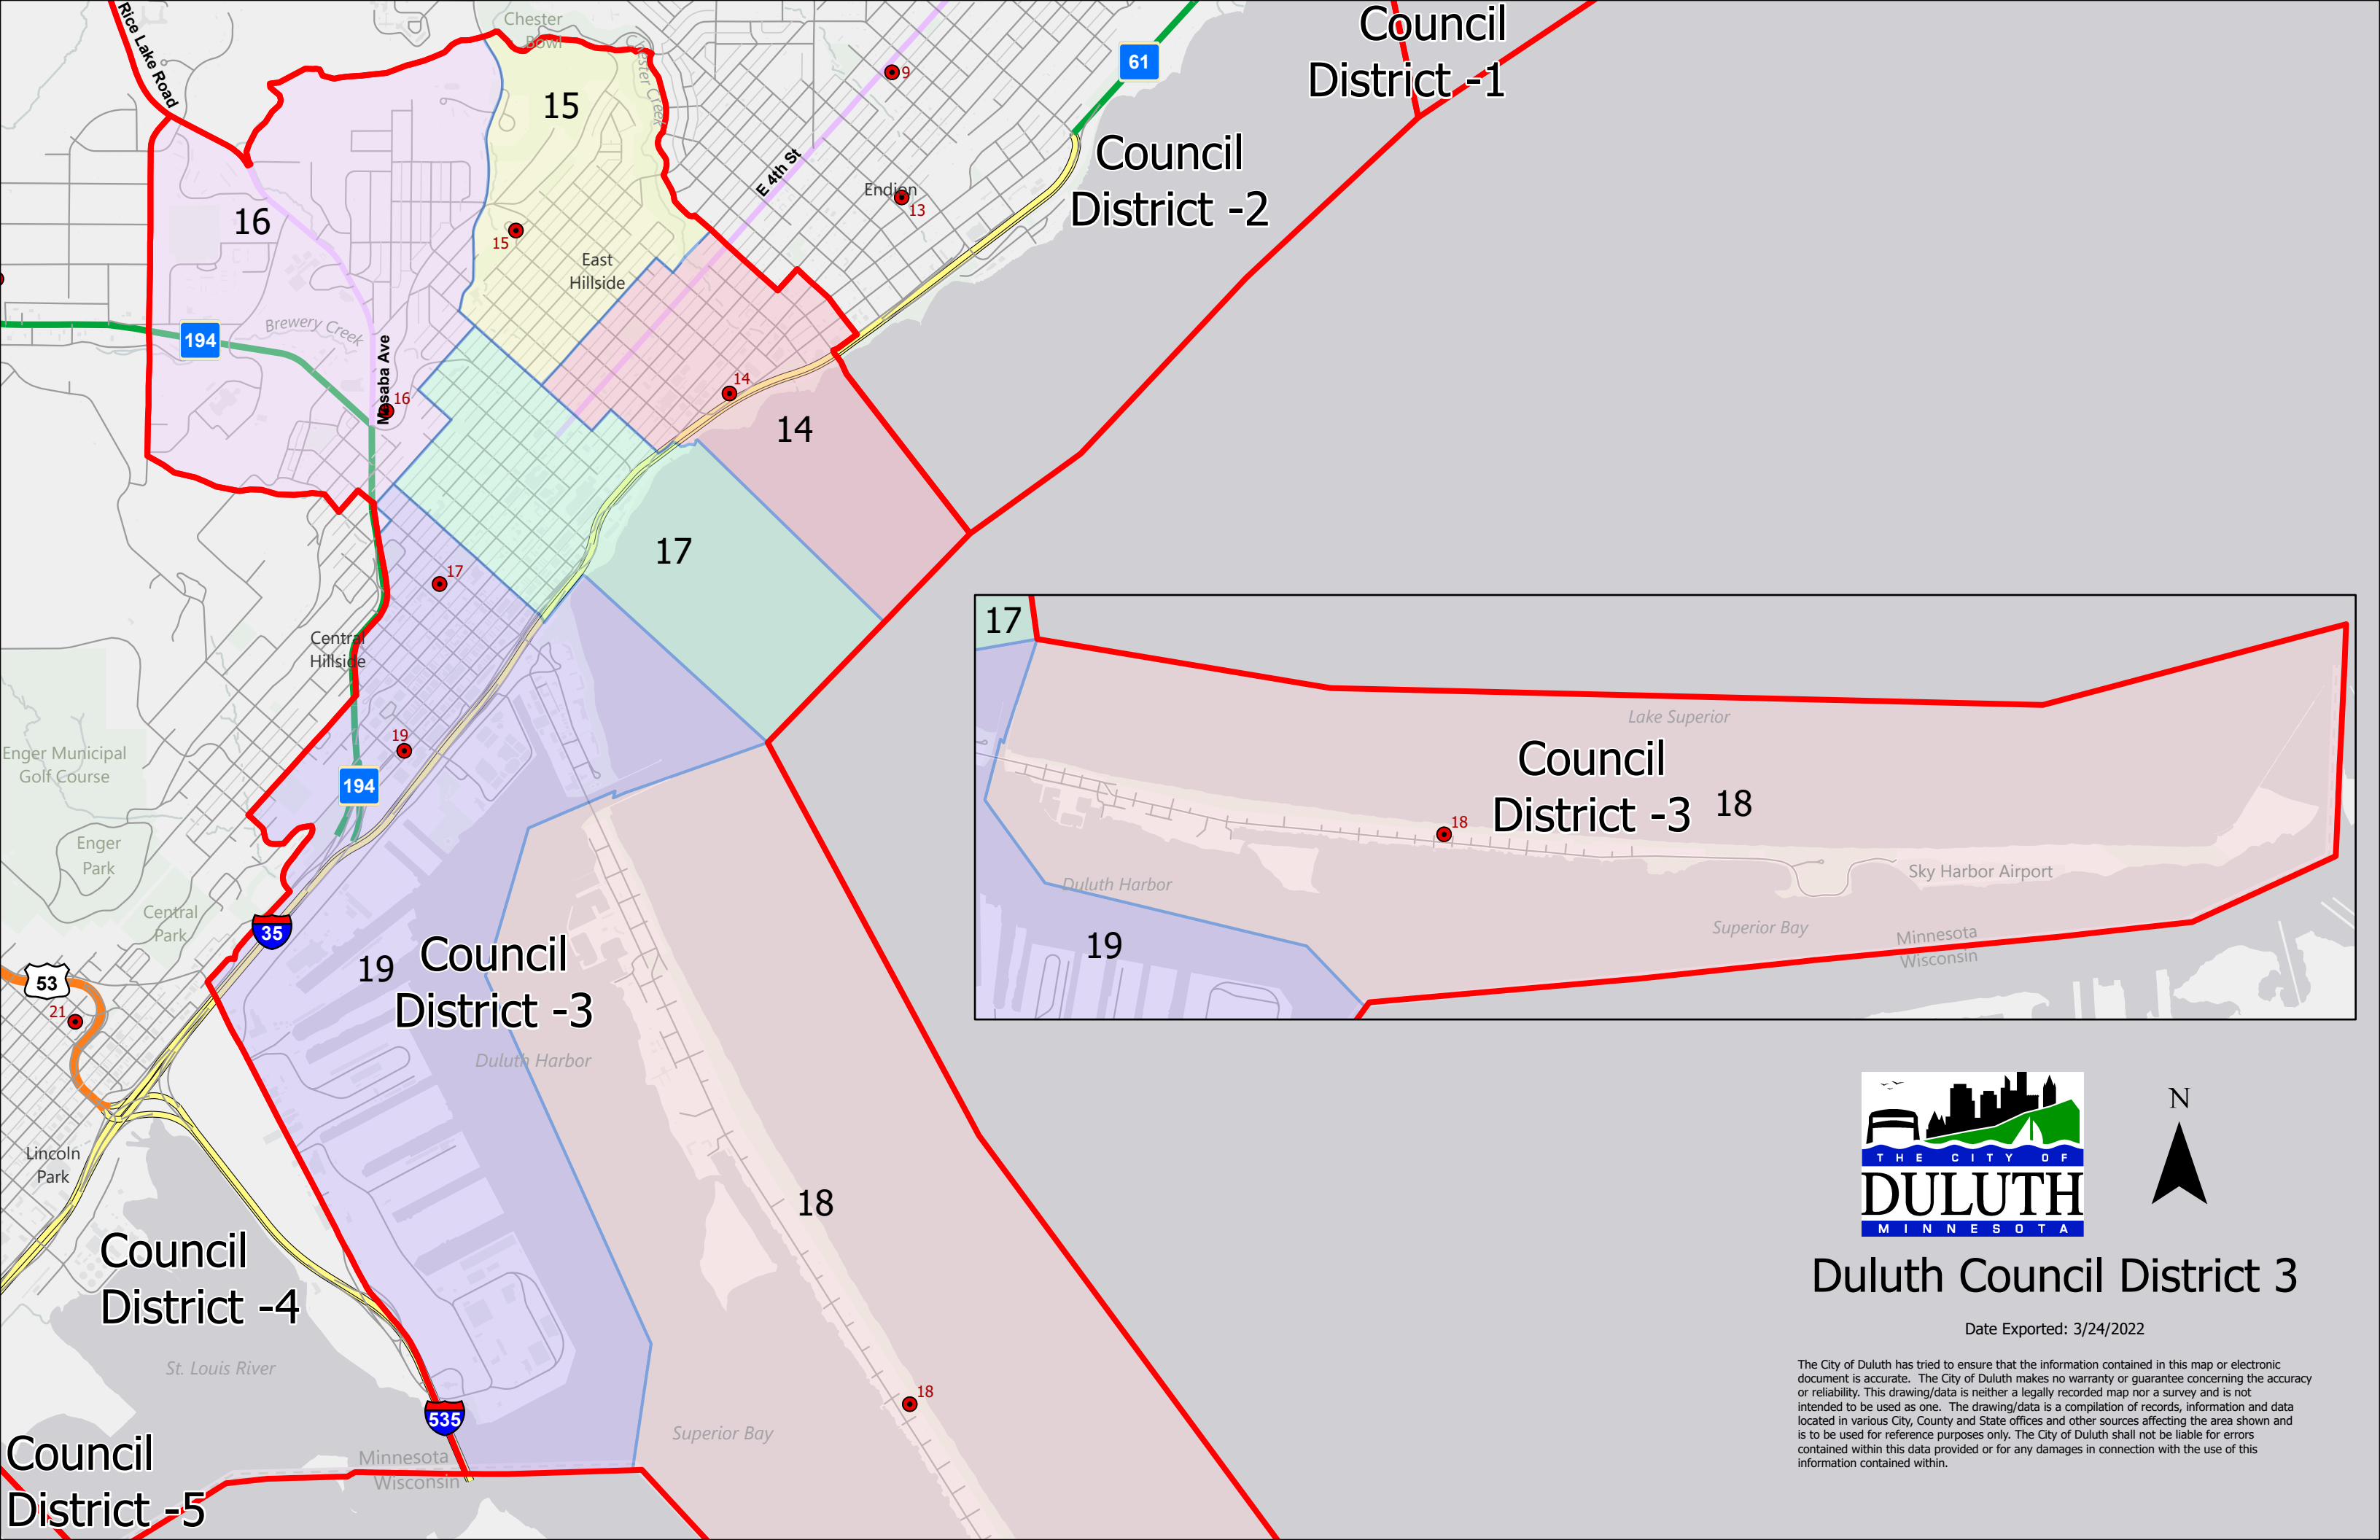

Duluth Council District 3

Date Exported: 3/24/2022

The City of Duluth has tried to ensure that the information contained in this map or electronic document is accurate. The City of Duluth makes no warranty or guarantee concerning the accuracy or reliability. This drawing/data is neither a legally recorded map nor a survey and is not intended to be used as one. The drawing/data is a compilation of records, information and data located in various City, County and State offices and other sources affecting the area shown and is to be used for reference purposes only. The City of Duluth shall not be liable for errors contained within this data provided or for any damages in connection with the use of this information contained within.