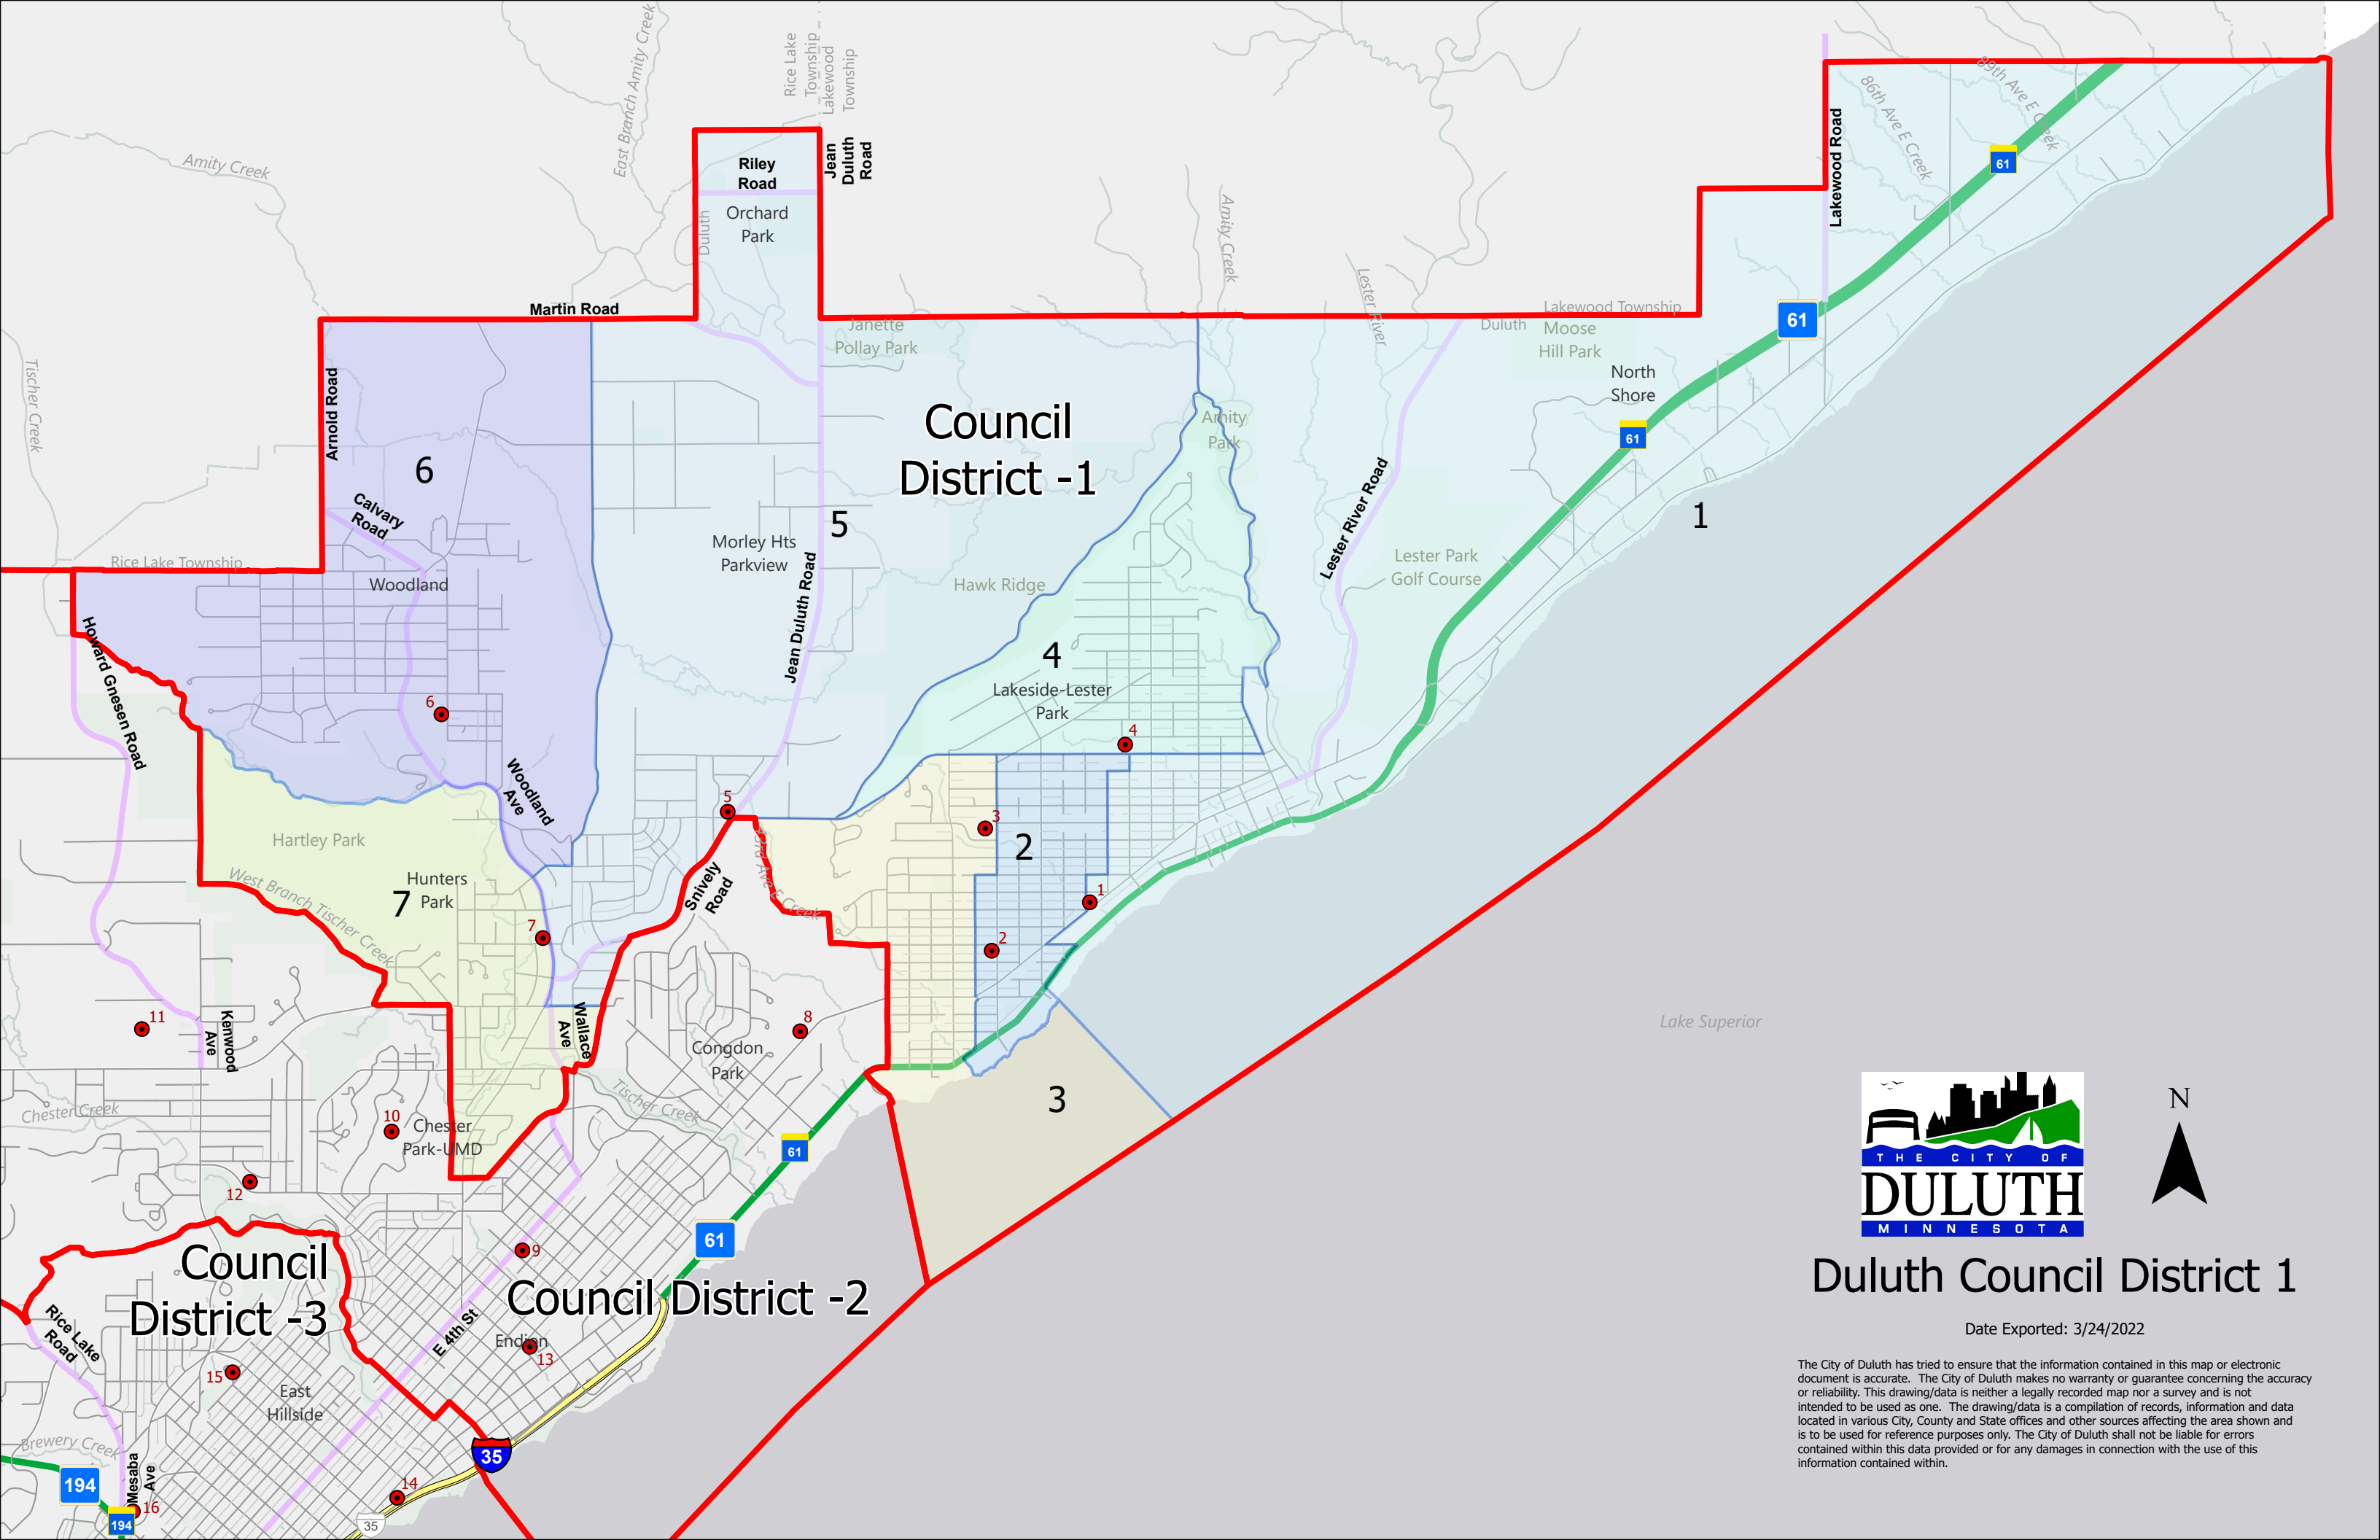

Council District -1

Duluth Council District 1

Date Exported: 3/24/2022

The City of Duluth has tried to ensure that the information contained in this map or electronic document is accurate. The City of Duluth makes no warranty or guarantee concerning the accuracy or reliability. This drawing/data is neither a legally recorded map nor a survey and is not intended to be used as one. The drawing/data is a compilation of records, information and data located in various City, County and State offices and other sources affecting the area shown and is to be used for reference purposes only. The City of Duluth shall not be liable for errors contained within this data provided or for any damages in connection with the use of this information contained within.