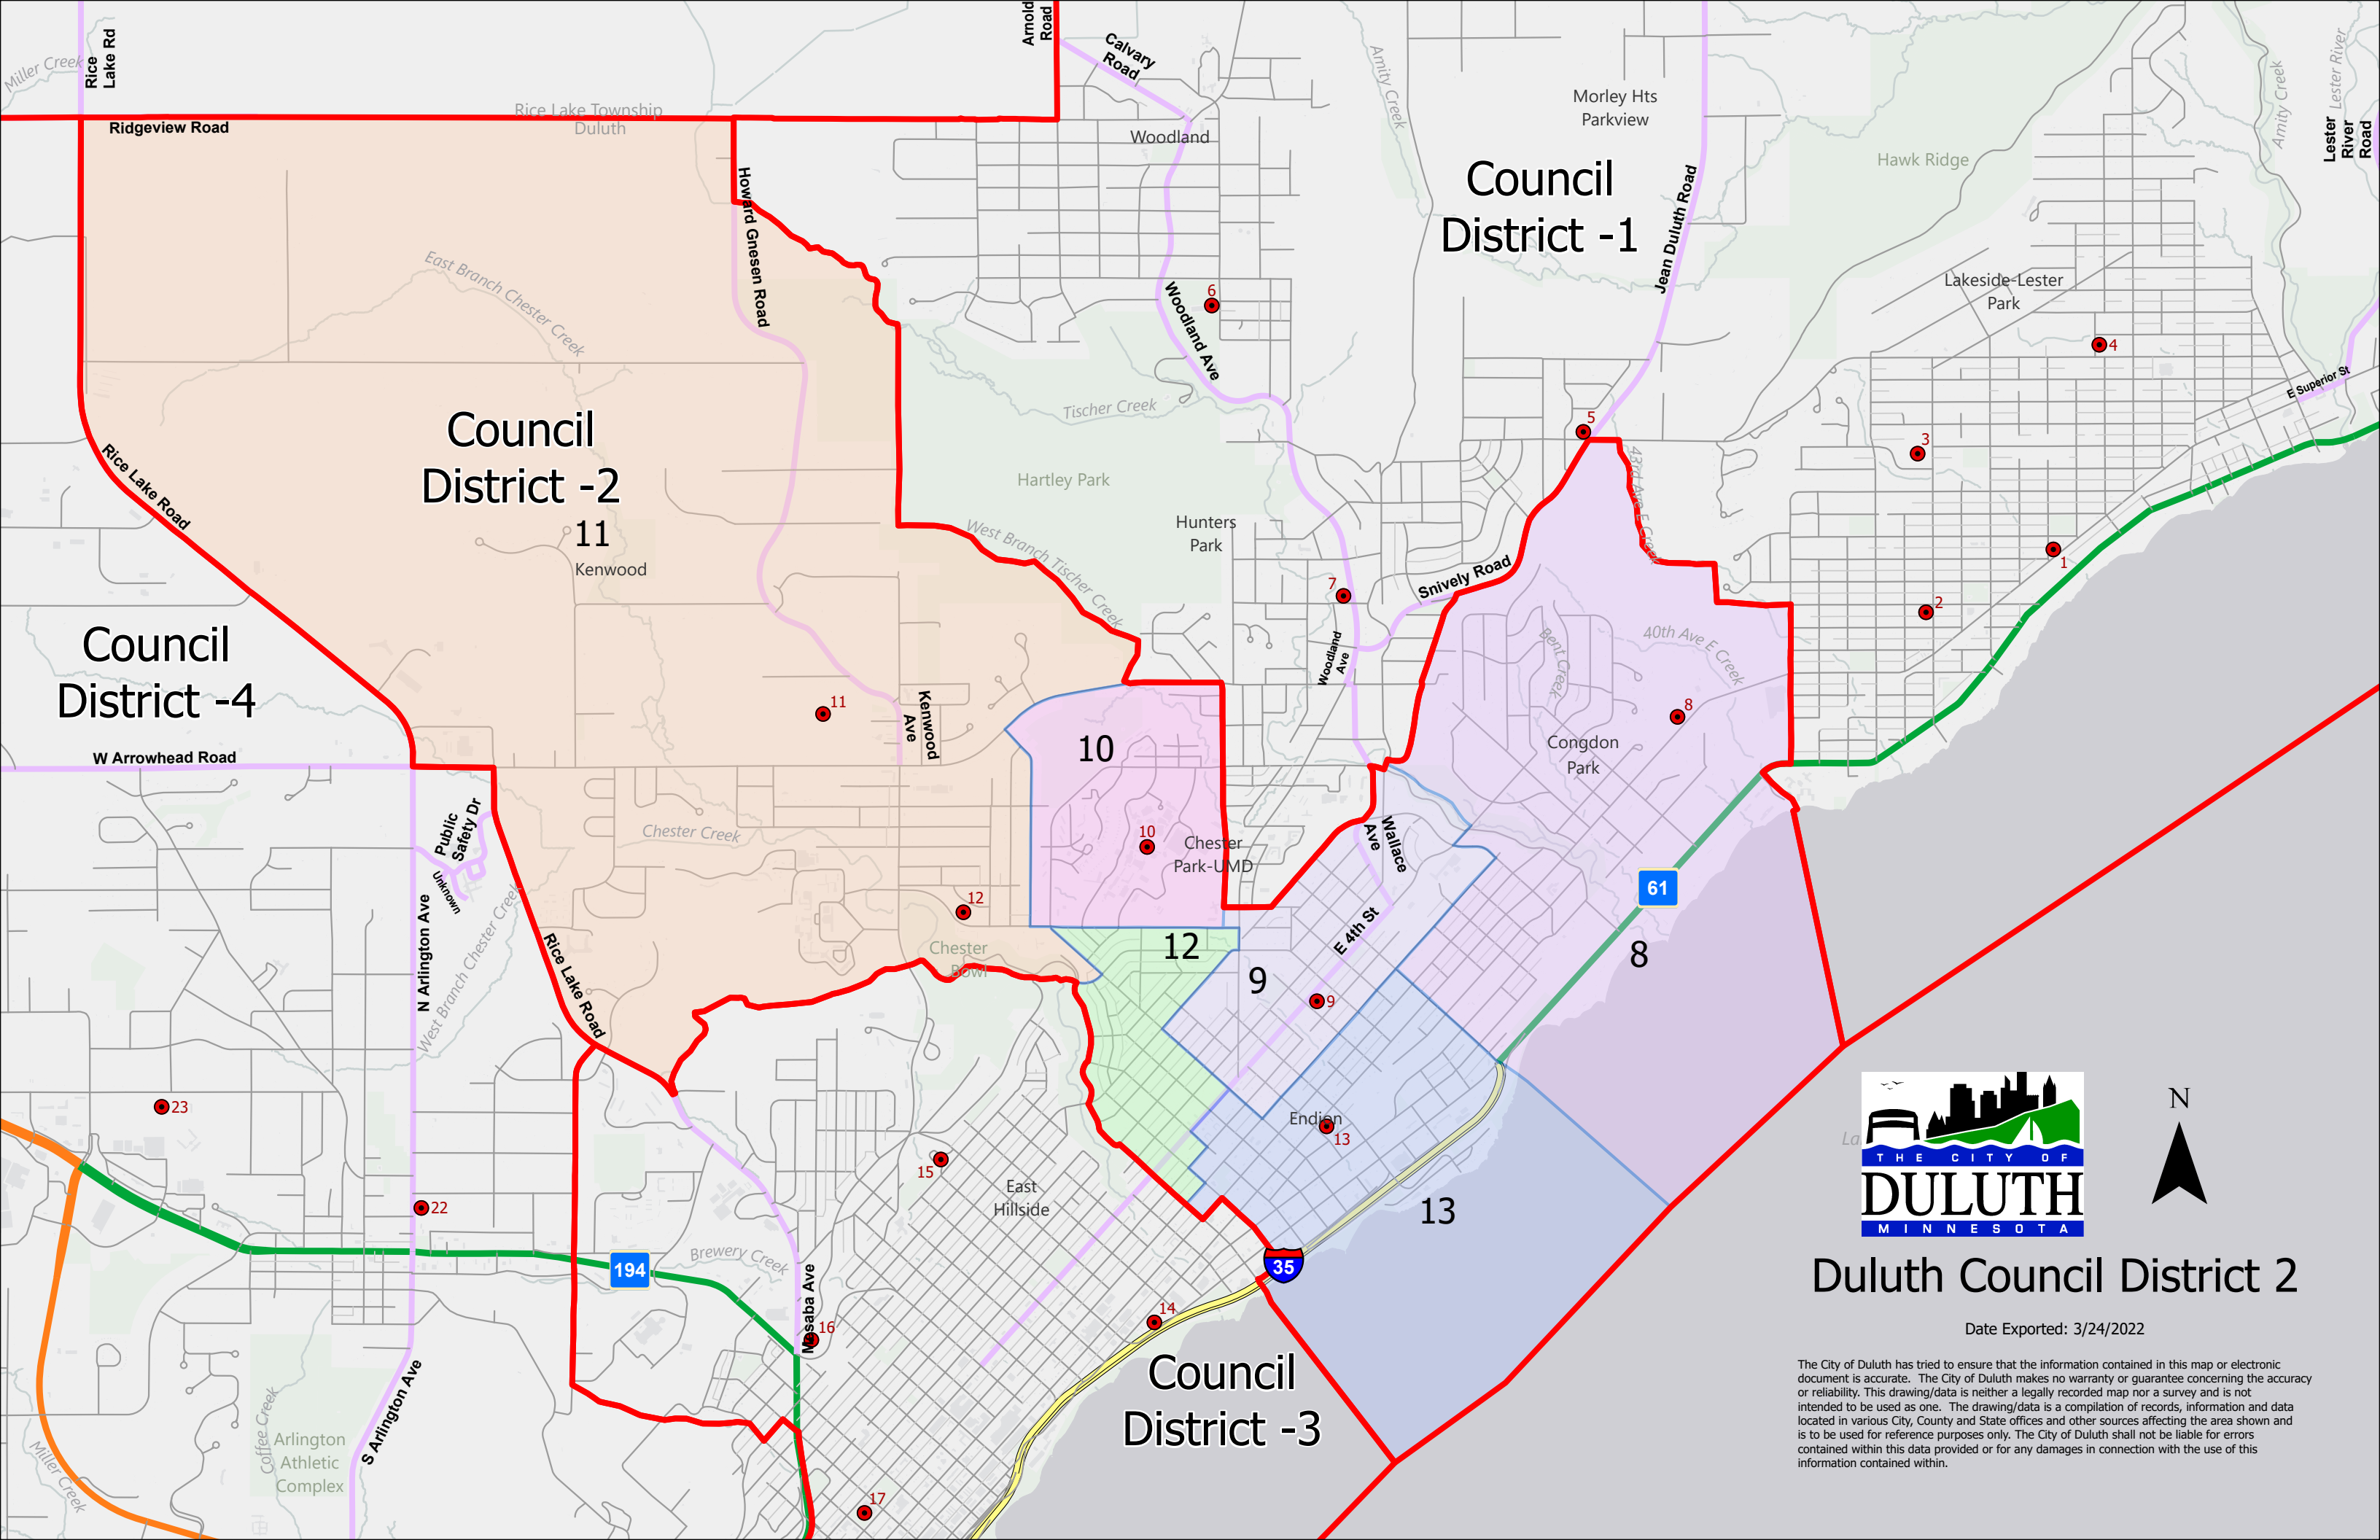

Council District -1

Duluth Council District 1

Date Exported: 3/24/2022

The City of Duluth has tried to ensure that the information contained in this map or electronic document is accurate. The City of Duluth makes no warranty or guarantee concerning the accuracy or reliability. This drawing/data is neither a legally recorded map nor a survey and is not intended to be used as one. The drawing/data is a compilation of records, information and data located in various City, County and State offices and other sources affecting the area shown and is to be used for reference purposes only. The City of Duluth shall not be liable for errors contained within this data provided or for any damages in connection with the use of this information contained within.